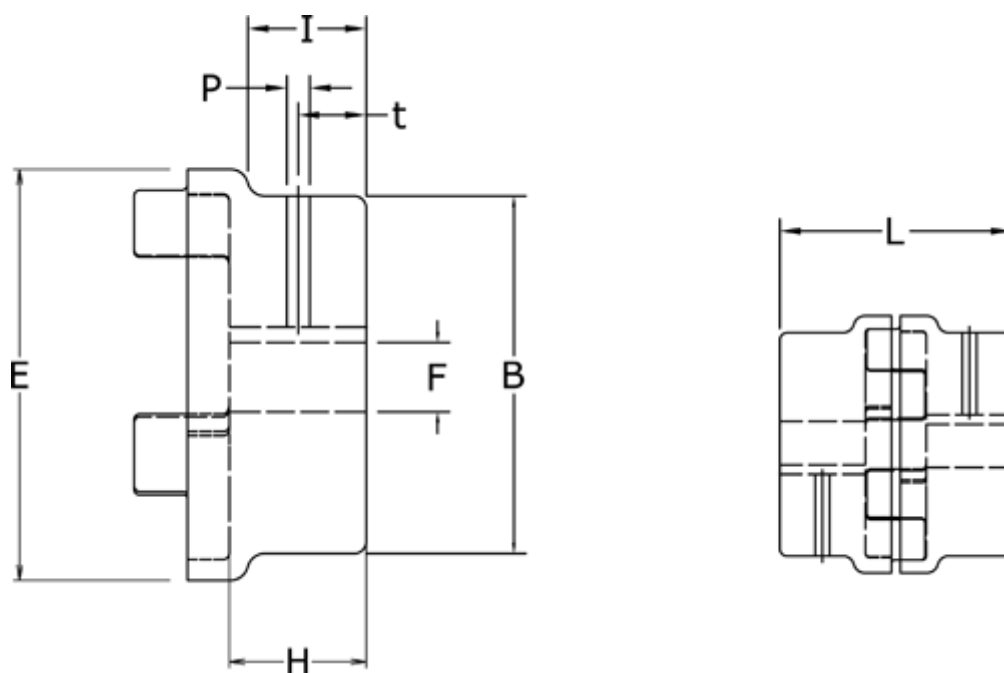

# Data Sheet

Article number: 3304055AGG40

Description: Coupling hub 55/70A

GG Cast iron, Bore 40H7 mm w/keyway & setscrew

## Measures

B = 98  
E = 120  
F = 40  
H = 65  
I = -  
L = 160  
P = M10  
t = 20